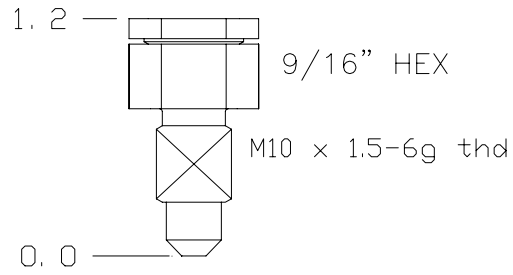

FITS MOST BRAKE CALIPER BLEEDER PORTS

-M10X1.5

FITS MOST BRAKE CALIPER BLEEDER PORTS

-M10X1.0